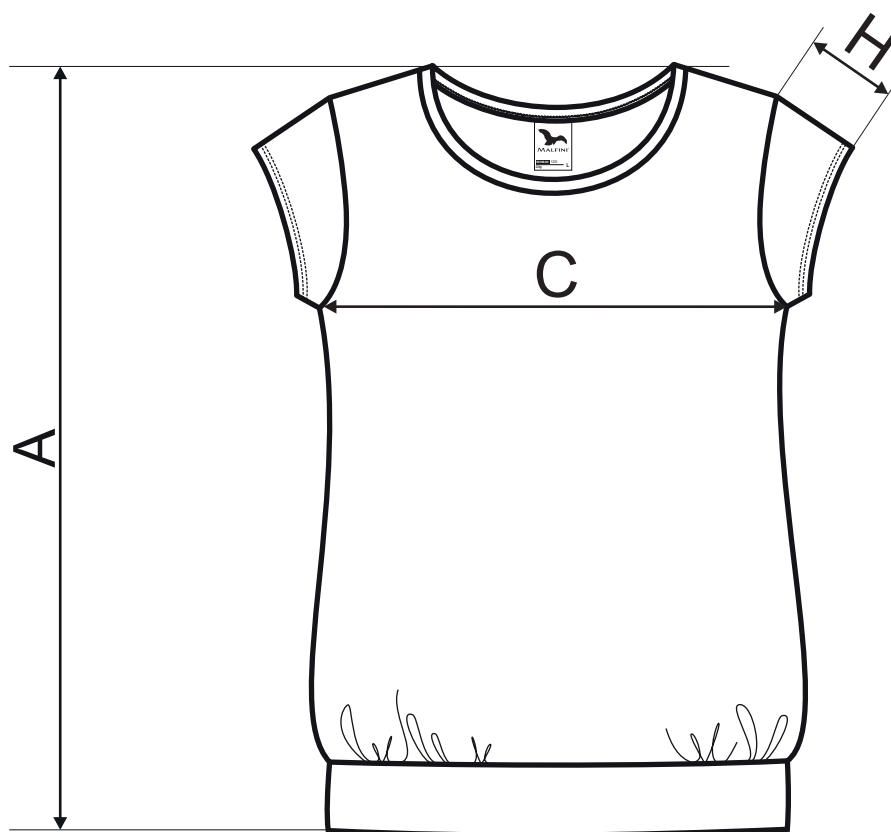

120 city ♀

SIZE SPECIFICATION [cm]

size	XS	S	M	L	XL	2XL	3XL
A	62	64	66	68	70	71	72
C	43	45	49	53	58	64	70
H	9	10	11	12	13	13	14

All size specifications listed are in cm. Accepted tolerance of up to ± 5%.

Barva 12 / Colour 12:

Ostatní / Other colours: